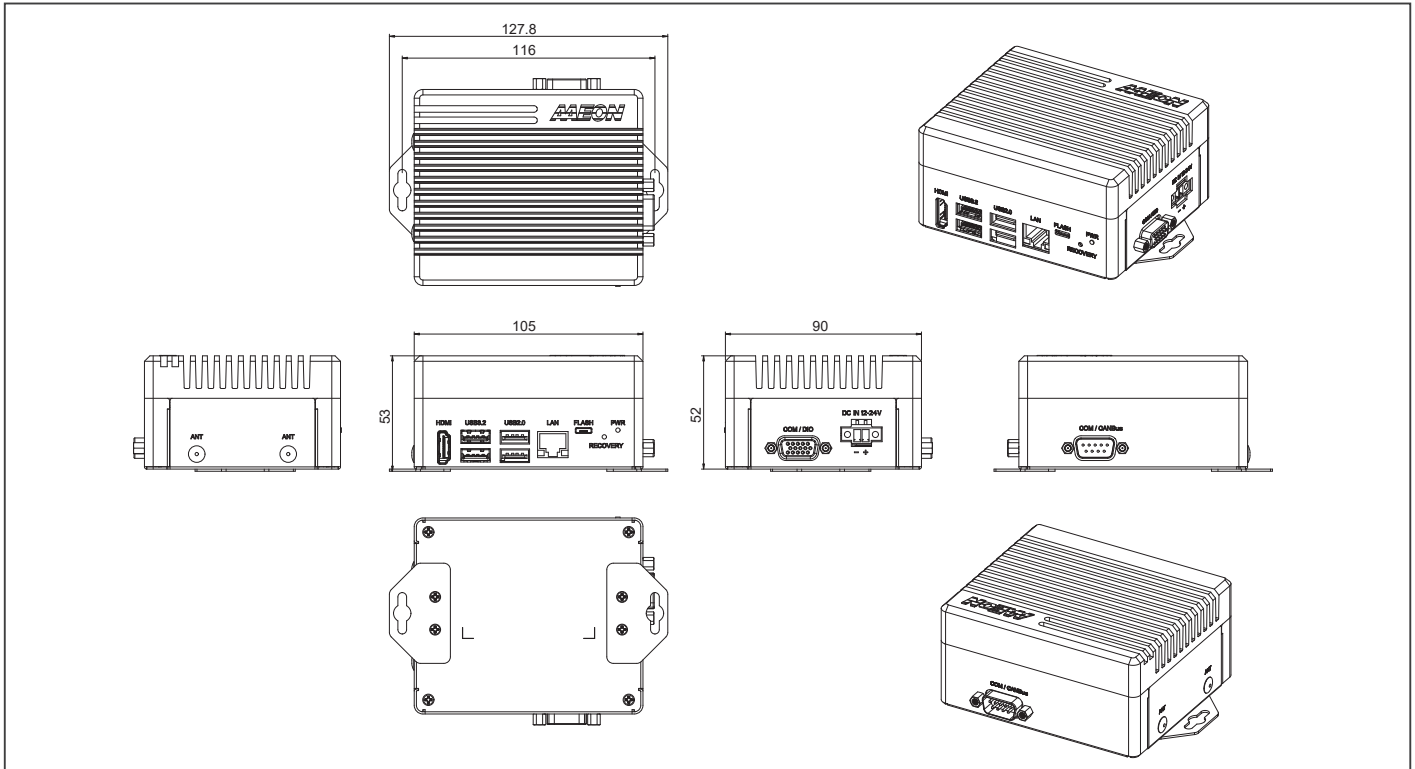

BOXER-8621AI

AI@Edge Compact Fanless Embedded AI System with NVIDIA® Jetson Orin Nano™

Features

- NVIDIA® Jetson Orin Nano™
- Expansion: M.2 2230 E-Key x 1, M.2 3052 B-Key x 1
- USB 3.2 Gen 2 (Type-A) x 2 & USB 2.0 (Type-A) x 2
- COM, DIO, CANBus
- Operating Temperature: -5°F~ 140°F (-15°C ~ 60°C)

Specifications

System	
AI Accelerator	NVIDIA® Jetson Orin Nano™
CPU	6-core Arm® Cortex®-A78AE ARMv8.2 64-bit CPU
System Memory	4GB LPDDR5
Storage Device	M.2 3052 B-Key x 1 for M.2 2242 B+M Key SSD (Default Storage) M.2 2230 E-Key x 1 (Optional)
Display Interface	HDMI 1.4 (Type-A) x 1
Ethernet	RJ-45 x 1 for GbE LAN
I/O	USB 3.2 Gen 2 (Type-A) x 2 USB 2.0 (Type-A) x 2 DB-9 for RS-232 (Rx/Tx/CTS/RTS)/485 x 1 and CANBus FD x 1 DB-15 for RS-232 (Rx/Tx)/422/485 x 1 and DIO x 8 Micro USB x 1 for OS Flash Recovery Button x 1 Antenna x 2
Expansion	M.2 3042/3052 B Key x 1 (4G/5G/M.2 2242 B+M Key storage) M.2 2230 E Key x 1 (Wifi/BT/Storage) SIM Slot x 1
Indicator	Power LED x 1
OS Support	Linux (NVIDIA Jetpack™ 5.0 up)
Power Supply	
Power Requirement	12V~24V DC in with 2 pins terminal block x 1
Mechanical	
Mounting	Wallmount
Dimensions (W x D x H)	4.13" x 3.54" x 2.05" (105mm x 90mm x 52mm), w/o bracket
Gross Weight	2.4 lb. (1.1Kg)
Net Weight	1.58 lb. (0.7Kg)
Environmental	
Operating Temperature	-5°F ~ 140°F (-15°C ~ 60°C), according to IEC60068-2 with 0.5 m/s AirFlow
Storage Temperature	-40°F ~ 185°F (-40°C ~ 85°C)
Storage Humidity	5% ~ 95% @ 40C, non-condensing
Anti-Vibration	3.5Grms / 5~500Hz / Operation
Anti-Shock	50G peak acceleration
Certification	CE/FCC class A

Dimension

Unit: mm

Ordering Information

PART NUMBER	AI SOLUTION	LAN	USB	RS-232/422/485	CANBUS	DIO	STORAGE	DISPLAY	MOUNTING	POWER	OPERATION SYSTEM
BOXER-8621AI-JP511N-A1-1010	NVIDIA® Jetson Orin Nano™	1	3.2 Gen 2 x 2, 2.0 x 2	2	1	8	M.2 3052 B-Key x 1 for M.2 2242 B+M Key SSD (Default: 128GB) M.2 2230 E-Key x 1 (Optional)	HDMI x 1	Wall mount	12 ~ 24VDC w/ 2 pin terminal block	Linux (NVIDIA Jetpack™ 5.0 or above)