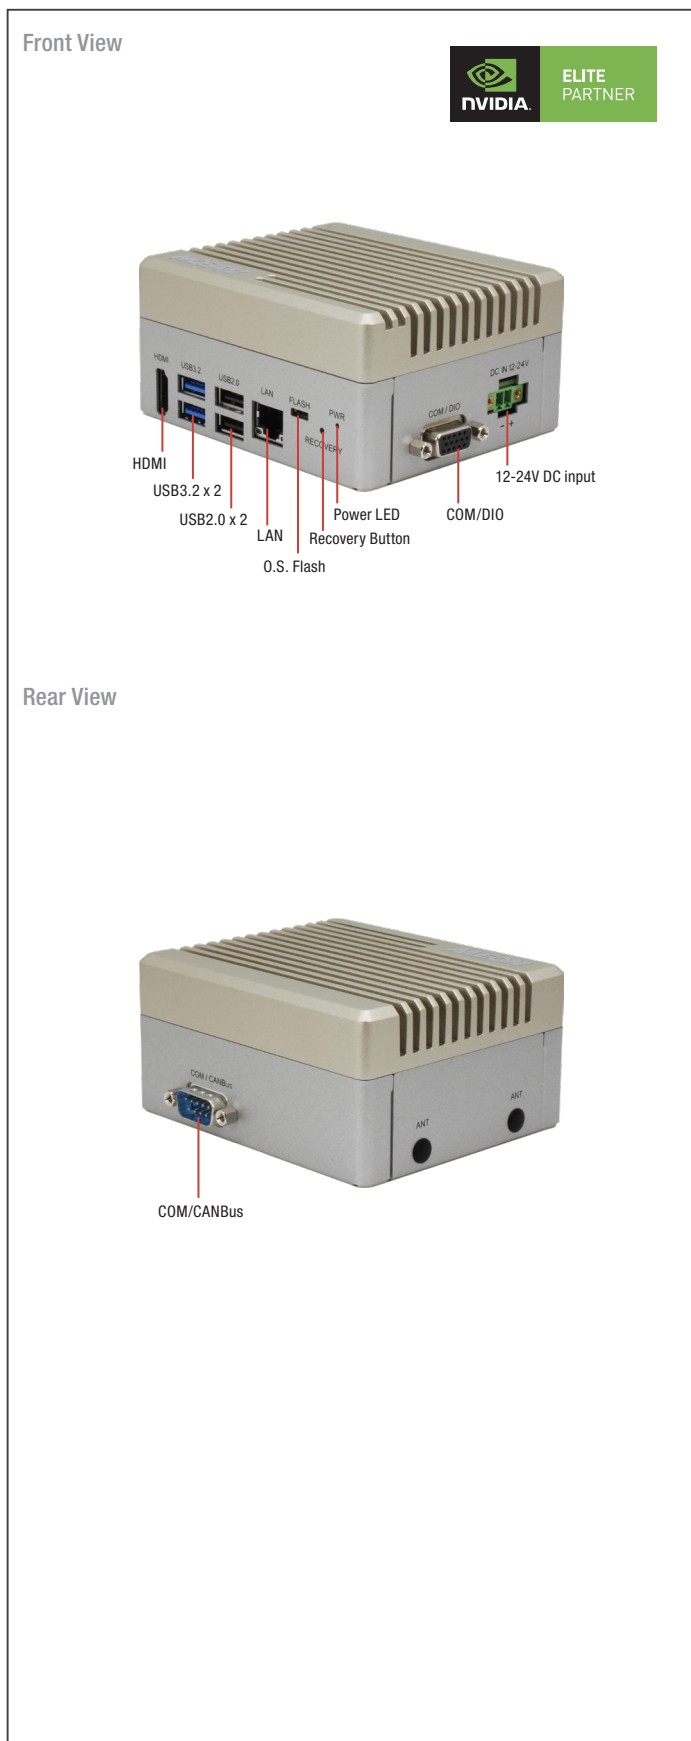

BOXER-8621AI

AI@Edge Compact Fanless Embedded AI System with NVIDIA® Jetson Orin Nano™

Features

- NVIDIA® Jetson Orin Nano™
- Expansion: M.2 2230 E-Key x 1, M.2 3052 B-Key x 1
- USB 3.2 Gen 2 (Type-A) x 2 & USB 2.0 (Type-A) x 2
- COM, DIO, CANBus
- Operating Temperature: -5°F~ 140°F (-15°C ~ 60°C)

Specifications

System	
AI Accelerator	NVIDIA® Jetson Orin Nano™
CPU	6-core Arm® Cortex®-A78AE ARMv8.2 64-bit CPU
System Memory	4GB LPDDR5
Storage Device	M.2 3052 B-Key x 1 for M.2 2242 B+M Key SSD (Default Storage) M.2 2230 E-Key x 1 (Optional)
Display Interface	HDMI 1.4 (Type-A) x 1
Ethernet	RJ-45 x 1 for GbE LAN
I/O	USB 3.2 Gen 2 (Type-A) x 2 USB 2.0 (Type-A) x 2 DB-9 for RS-232 (Rx/Tx/CTS/RTS)/485 x 1 and CANBus FD x 1 DB-15 for RS-232 (Rx/Tx)/422/485 x 1 and DIO x 8 Micro USB x 1 for OS Flash Recovery Button x 1 Antenna x 2
Expansion	M.2 3042/3052 B Key x 1 (4G/5G/M.2 2242 B+M Key storage) M.2 2230 E Key x 1 (Wifi/BT/Storage) SIM Slot x 1
Indicator	Power LED x 1
OS Support	Linux (NVIDIA Jetpack™ 5.0 up)
Power Supply	
Power Requirement	12V~24V DC in with 2 pins terminal block x 1
Mechanical	
Mounting	Wallmount
Dimensions (W x D x H)	4.13" x 3.54" x 2.05" (105mm x 90mm x 52mm), w/o bracket
Gross Weight	2.4 lb. (1.1Kg)
Net Weight	1.58 lb. (0.7Kg)
Environmental	
Operating Temperature	-5°F ~ 140°F (-15°C ~ 60°C), according to IEC60068-2 with 0.5 m/s AirFlow
Storage Temperature	-40°F ~ 185°F (-40°C ~ 85°C)
Storage Humidity	5% ~ 95% @ 40C, non-condensing
Anti-Vibration	3.5Grms / 5~500Hz / Operation
Anti-Shock	50G peak acceleration
Certification	CE/FCC class A

Dimension

Unit: mm

Ordering Information

PART NUMBER	AI SOLUTION	LAN	USB	RS-232/422/485	CANBUS	DIO	STORAGE	DISPLAY	MOUNTING	POWER	OPERATION SYSTEM
BOXER-8621AI-JP511N-A1-1010	NVIDIA® Jetson Orin Nano™	1	3.2 Gen 2 x 2, 2.0 x 2	2	1	8	M.2 3052 B-Key x 1 for M.2 2242 B+M Key SSD (Default: 128GB) M.2 2230 E-Key x 1 (Optional)	HDMI x 1	Wall mount	12 ~ 24VDC w/ 2 pin terminal block	Linux (NVIDIA Jetpack™ 5.0 or above)