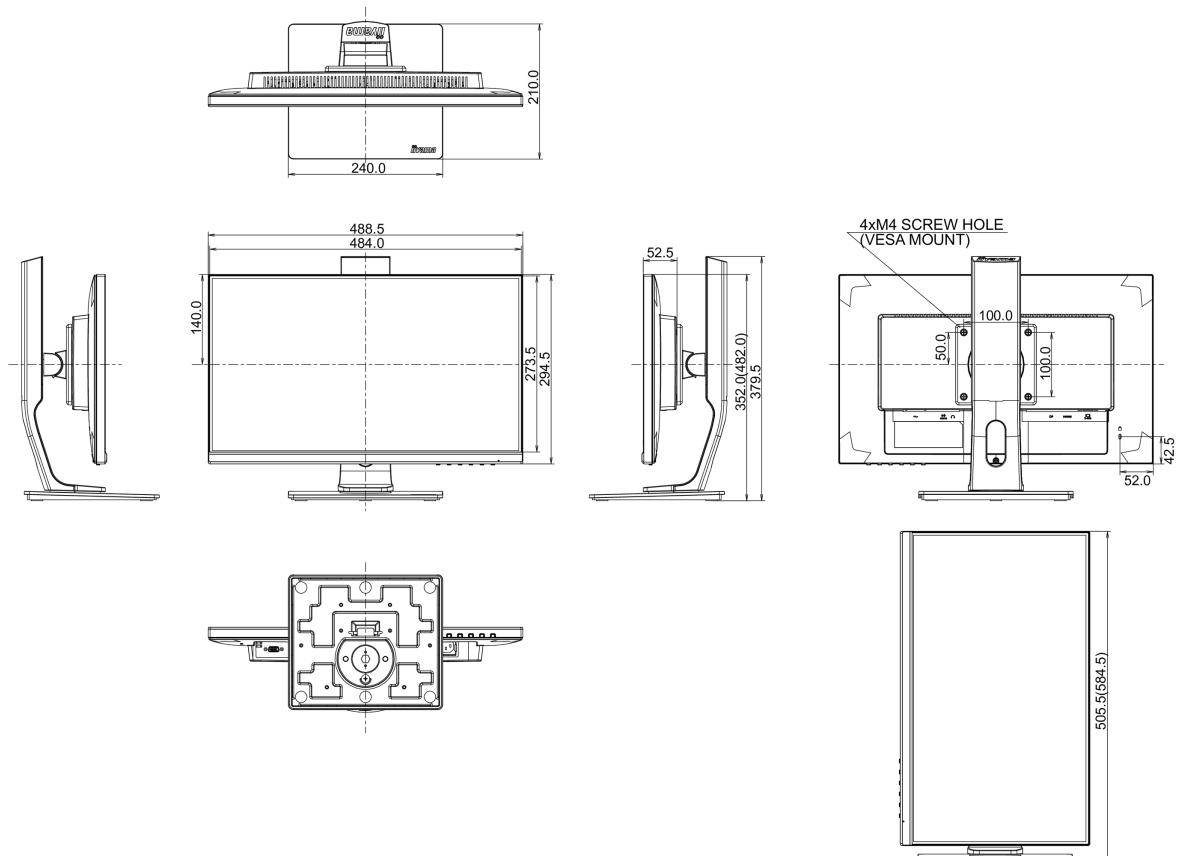

04 MECHANICAL

Display position adjustments	height, swivel, tilt, pivot (rotation both sides)
Height adjustment	130mm
Rotation (PIVOT function)	90°
Swivel stand	90°; 45° left; 45° right
Tilt angle	22° up; 5° down
VESA mounting	100 x 100mm
Operation temperature range	5°C - 35°C
Storage temperature range	- 20°C - 60°C

05 ACCESSORIES INCLUDED

Cables	power, HDMI
Other	quick start guide, safety guide

06 POWER MANAGEMENT

Power supply unit	internal
Power supply	AC 100 - 240V, 50/60Hz
Power usage	16.5W typical, 0.3W stand by, 0.26W off mode

08 DIMENSIONS / WEIGHT

Product dimensions W x H x D	488.5 x 352 (482) x 210mm
Box dimensions W x H x D	690 x 370 x 190mm
Weight (without box)	4.8kg
EAN code	4948570116942

All trademarks and registered trademarks acknowledged. E & O E. Specification subject to change without notice. All LCD's comply with ISO-9241-307:2008 in connection with pixel defects.