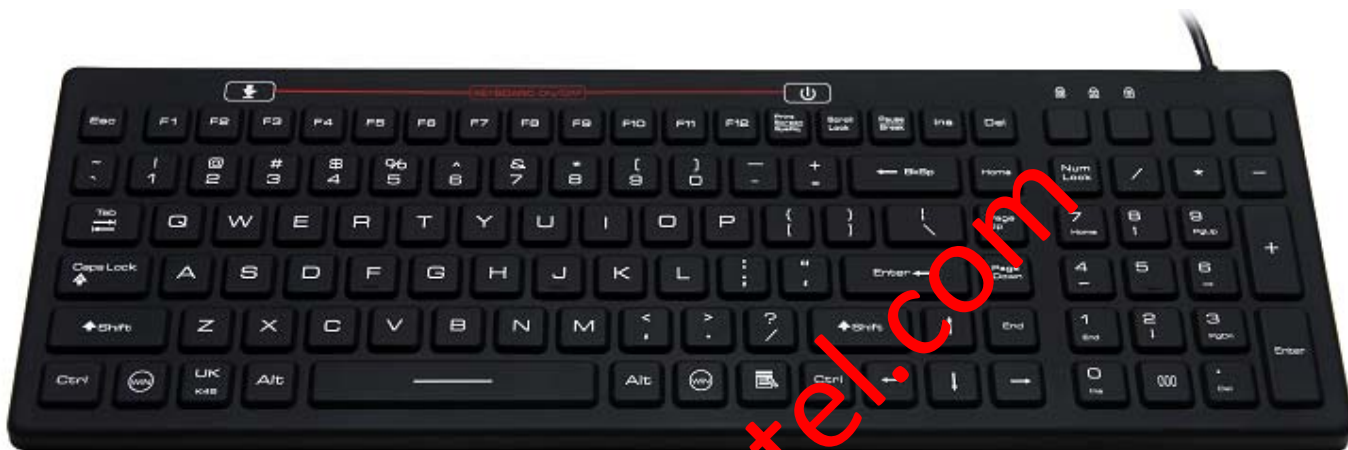

Model: SK312

Washable and Antibacterial rigid silicone keyboard

- A specially designed industrial keyboard made by Inputel, washable, made of rigid silicone
- With keyboard ON/OFF switch
- Rubberized surface provides comfortable use of typing
- Compatibility: Microsoft® Windows® 7/Vista®/XP/2000/ME/98
- Language: All the languages compatible with Windows®
- Communication: USB2.0
- Key layout: 100 keys
- Dimensions: 380(L) x 130(W) x 10(T) mm
- Protection level: IP68
- Approvals: CE, FCC, RoHS & WEEE