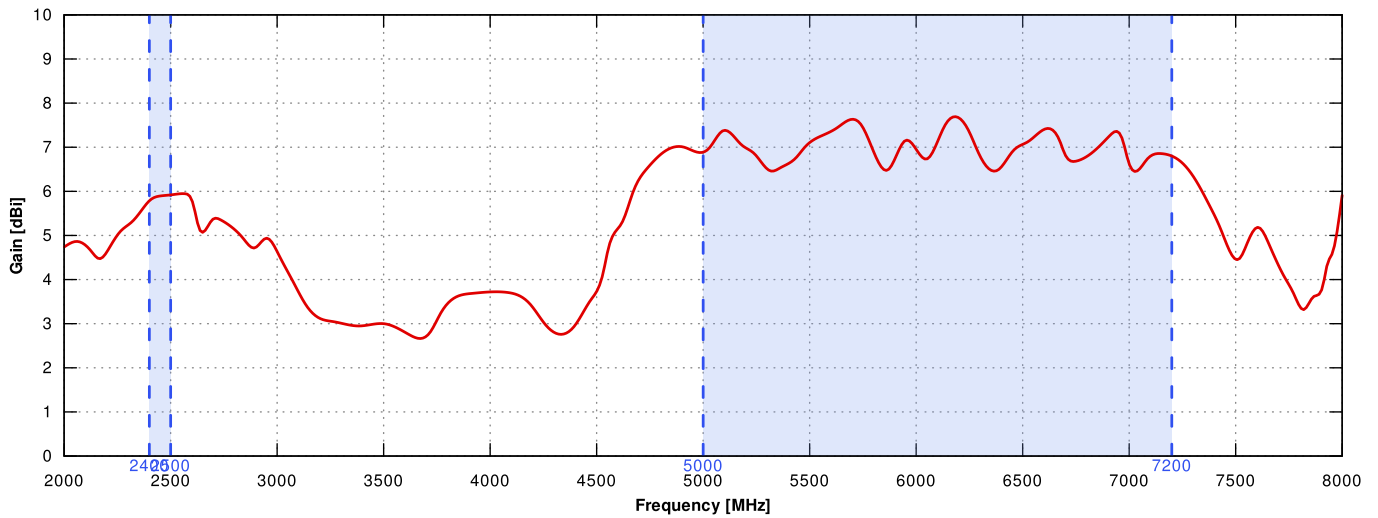

PLOTS

LTE VSWR

WI-FI VSWR

LTE Gain

WI-FI Gain

LTE From 700MHz to 900MHz

LTE From 1.71GHz to 2.17GHz

LTE From 2.3GHz to 2.7GHz

WI-FI From 2.4GHz to 6.5GHz

DIMENSIONS