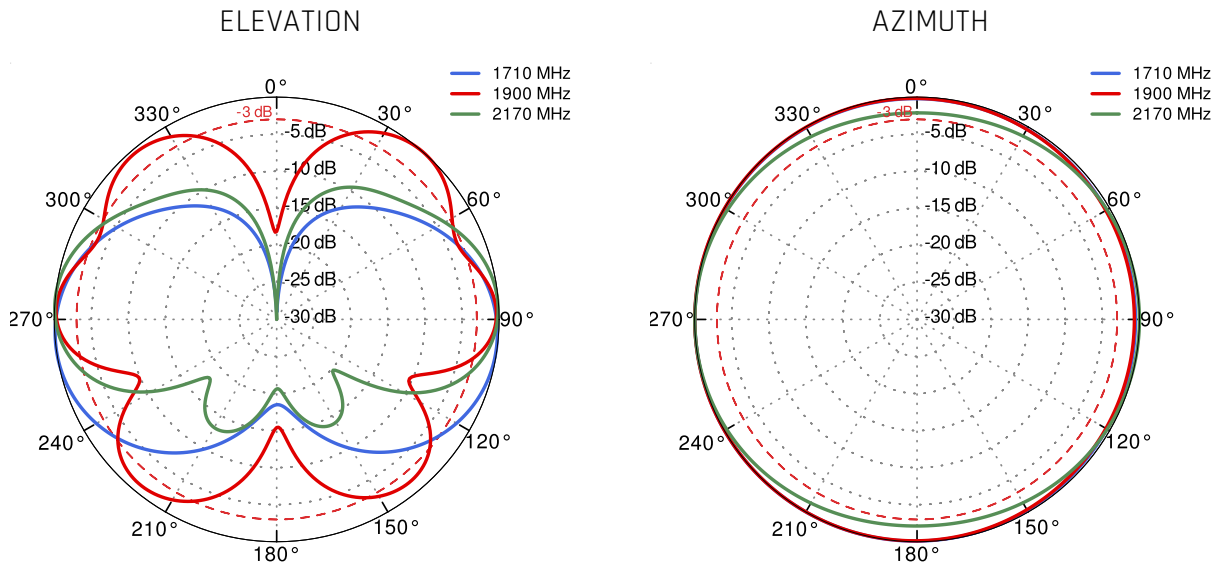

WI-FI SPECIFICATION

FREQUENCY	2.4 - 2.5 GHz 5.0 - 7.2 GHz
GAIN	2.4 - 2.5 GHz: 6dBi 5 GHz: 7.5dBi 7 GHz: 7.5dBi
VSWR	< 1.50, max < 2.00
BEAMWIDTH	360°/25°
POLARIZATION	Vertical
IMPEDANCE	50 Ω

MECHANICAL SPECIFICATION

MOUNTING KIT

DIMENSIONS	9.9 x 10.5 x 14.8 cm 3.9 x 4.13 x 5.83 inch
REGULATION RANGE	+/- 30°
MAST DIAMETER RANGE	25 - 60mm 0.98-2.36 inch
MATERIAL	Polyamide with fiberglass + galvanized steel U-Bolts
WEIGHT	0.87kg
MOUNTING PLACE	Wall or mast or ceiling

PLOTS

LTE VSWR

WI-FI VSWR

LTE Gain

WI-FI Gain

LTE From 700MHz to 900MHz

LTE From 1.71GHz to 2.17GHz

LTE From 2.3GHz to 2.7GHz

WI-FI From 2.4GHz to 6.5GHz

DIMENSIONS