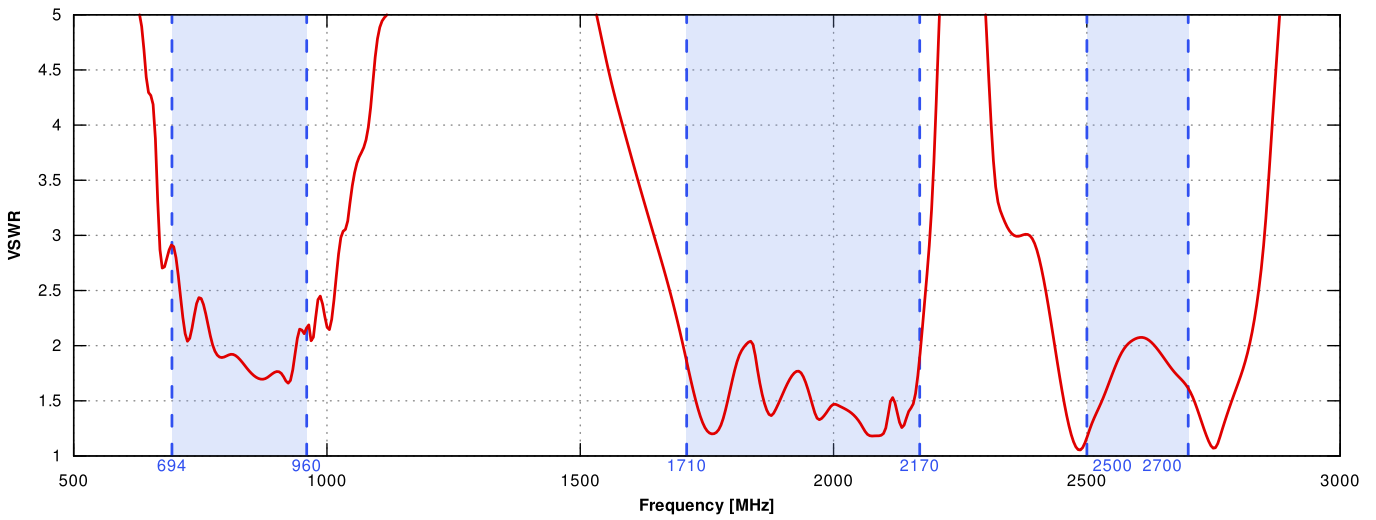

PLOTS

LTE VSWR