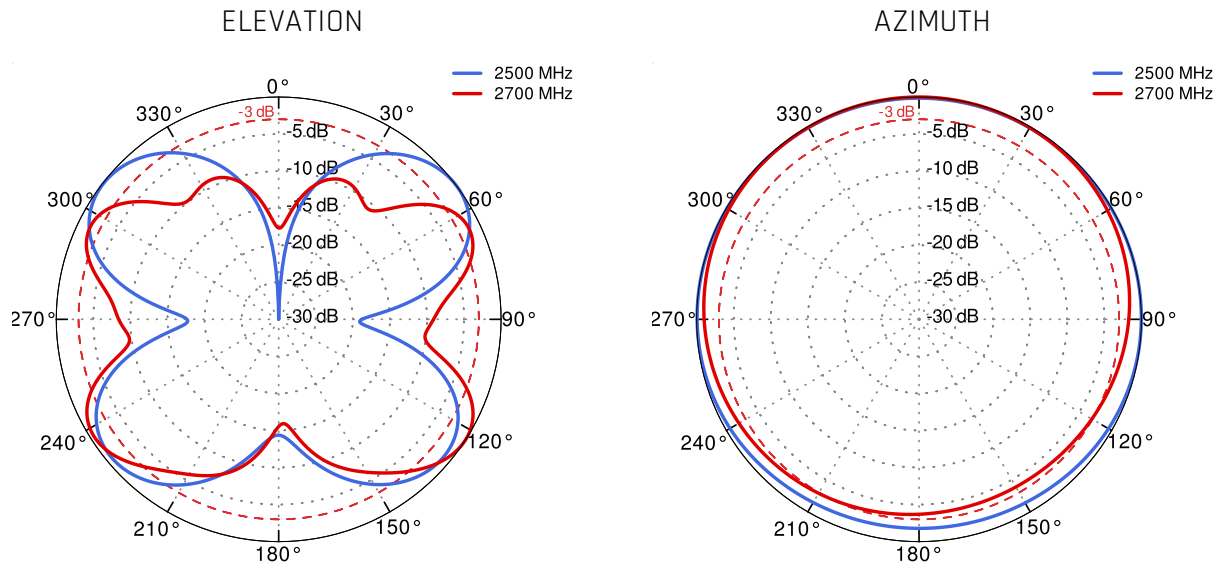

WI-FI SPECIFICATION

FREQUENCY	2.4 - 2.5 GHz 5.0 - 7.2 GHz
GAIN	2.4 - 2.5 GHz: 6dBi 5 GHz: 7.5dBi 7 GHz: 7.5dBi
VSWR	< 1.50, max < 2.00
BEAMWIDTH	360°/25°
POLARIZATION	Vertical
IMPEDANCE	50 Ω

MECHANICAL SPECIFICATION

MOUNTING KIT

DIMENSIONS	9.9 x 10.5 x 14.8 cm 3.9 x 4.13 x 5.83 inch
REGULATION RANGE	+/- 30°
MAST DIAMETER RANGE	25 - 60mm 0.98-2.36 inch
MATERIAL	Polyamide with fiberglass + galvanized steel U-Bolts
WEIGHT	0.87kg
MOUNTING PLACE	Wall or mast or ceiling

PLOTS

LTE VSWR

WI-FI VSWR

LTE Gain

WI-FI Gain

LTE From 700MHz to 900MHz

LTE From 1.71GHz to 2.17GHz

LTE From 2.3GHz to 2.7GHz

WI-FI From 2.4GHz to 6.5GHz

DIMENSIONS