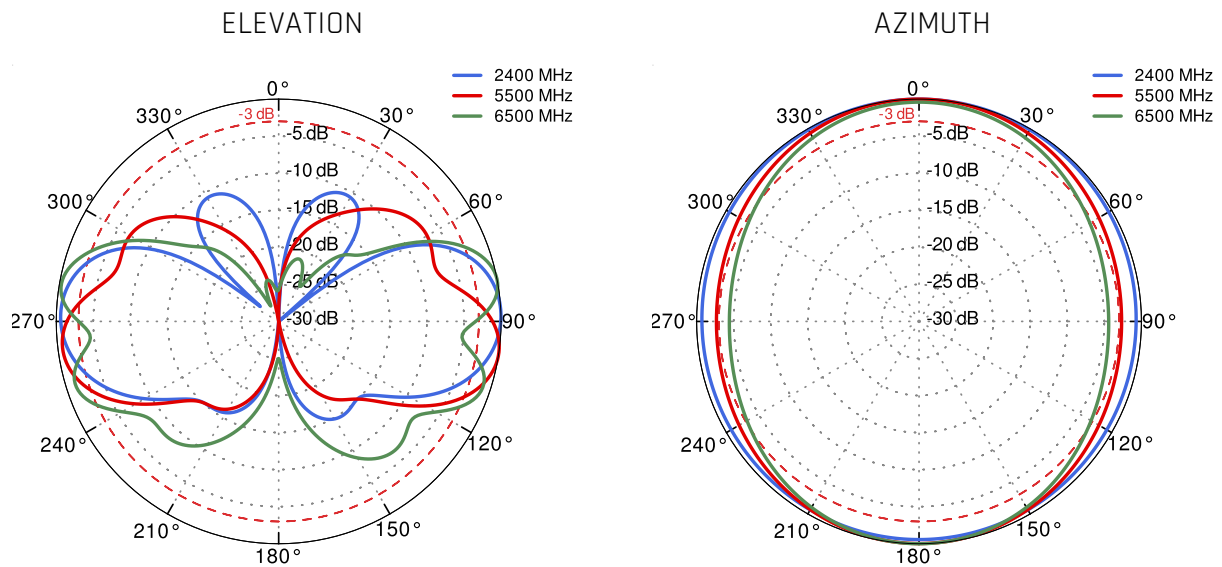

WI-FI SPECIFICATION

FREQUENCY	2.4 - 2.5 GHz 5.0 - 7.2 GHz
GAIN	2.4 - 2.5 GHz: 6dBi 5 GHz: 7.5dBi 7 GHz: 7.5dBi
VSWR	< 1.50, max < 2.00
BEAMWIDTH	360°/25°
POLARIZATION	Vertical
IMPEDANCE	50 Ω

MECHANICAL SPECIFICATION

MOUNTING KIT

DIMENSIONS	9.9 x 10.5 x 14.8 cm 3.9 x 4.13 x 5.83 inch
REGULATION RANGE	+/- 30°
MAST DIAMETER RANGE	25 - 60mm 0.98-2.36 inch
MATERIAL	Polyamide with fiberglass + galvanized steel U-Bolts
WEIGHT	0.87kg
MOUNTING PLACE	Wall or mast or ceiling

PLOTS

LTE VSWR

WI-FI VSWR

LTE Gain

WI-FI Gain

LTE From 700MHz to 900MHz

LTE From 1.71GHz to 2.17GHz

LTE From 2.3GHz to 2.7GHz

WI-FI From 2.4GHz to 6.5GHz

DIMENSIONS