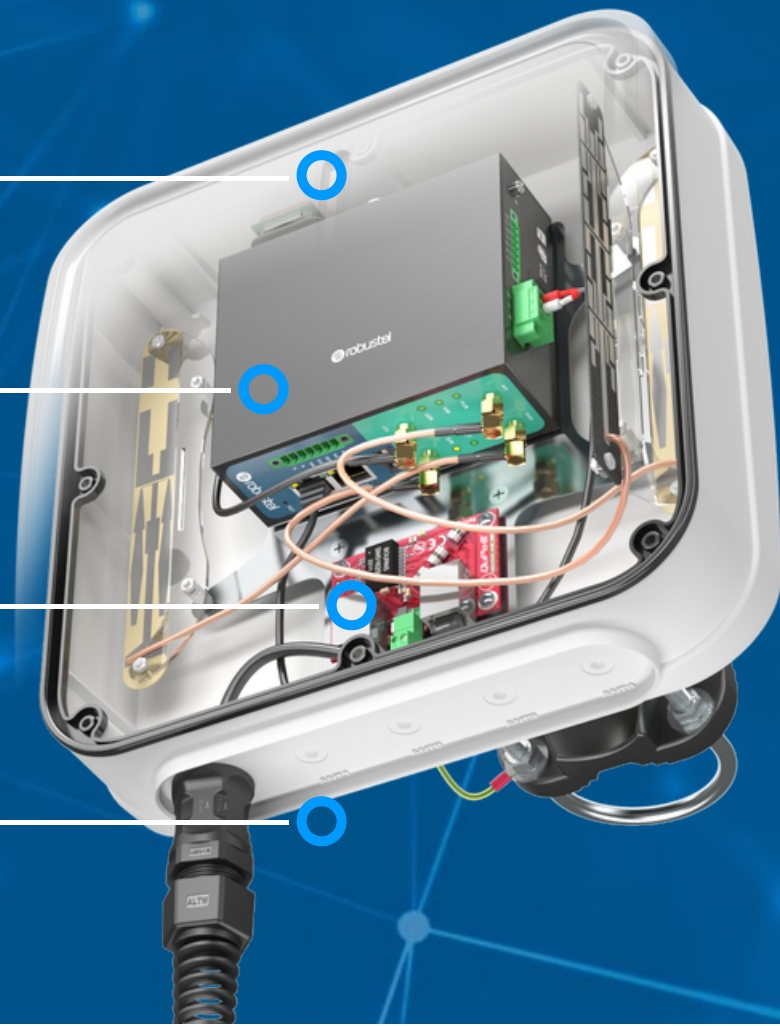

QuMax Omni for Robustel R3000

INTEGRATED MULTI-BAND LTE OMNI ANTENNA + WI-FI 6E OMNI ANTENNA + GPS ANTENNA + POE SPLITTER + PLACE TO INSTALL ROBUSTEL R3000 (ALL-IN-ONE)

QuMax Omni all-in-one antenna for Robustel R3000 router is a perfect outdoor device for mobile and fixed installations like industrial, public, CCTV, hotspots, yachts, boats, campers, RV etc. It has embedded omni LTE, omni Wi-Fi 6E and GPS antenna. If you use R3000 with QuMax Omni antenna, you get an integrated complete solution with embedded router and multi band antennas in one enclosure.

The set contains a [Passive PoE splitter](#), allowing you to split data and power from a single Ethernet cable and maintain gigabit transfer speeds while protecting the LAN port from damage caused by overvoltage, short circuit or improper connection.

OUTDOOR ANTENNA WORKS IN ANY WEATHER CONDITIONS, IP67

ANTENNA PERFECTLY MATCHED WITH THE ROBUSTEL R3000

ALL ANTENNAS AND ROBUSTEL ROUTER INTEGRATED IN ONE ENCLOSURE

MADE IN EUROPE

LTE SPECIFICATION

FREQUENCY	0.694-0.96 GHz 1.7 - 2.2 GHz 2.5 - 2.7 GHz
SUPPORTED LTE/5G BANDS	1, 2, 3, 4, 5, 6, 7, 8, 9, 10, 12, 13, 14, 17, 18, 19, 20, 23, 25, 26, 27, 28, 29, 33, 34, 35, 36, 37, 38, 39, 44, 59, 62, 65, 66, 67, 68, 69, 85, n80, n81, n82, n83, n84, n86, n89, n95
GAIN	0.694 - 0.96 GHz : 4 dBi 1.7 - 2.2 GHz : 5 dBi 2.5 - 2.7 GHz : 6 dBi
VSWR	<1.50, max <2.50
BEAMWIDTH	360°/25° +/- 5°
POLARIZATION	Vertical
IMPEDANCE	50 Ω

MATERIAL	BS, aluminum, PTFE, Fiberglass
INGRESS PROTECTION	IP67
CONNECTOR TYPE	RJ45
DIMENSIONS	272 x 276 x 96 mm 10.71 x 10.87 x 3.78 inch
WEIGHT	1.8 kg 3.97 lbs
OPERATING TEMPERATURE	From -40°C to 75°C From -40°F to 167°F