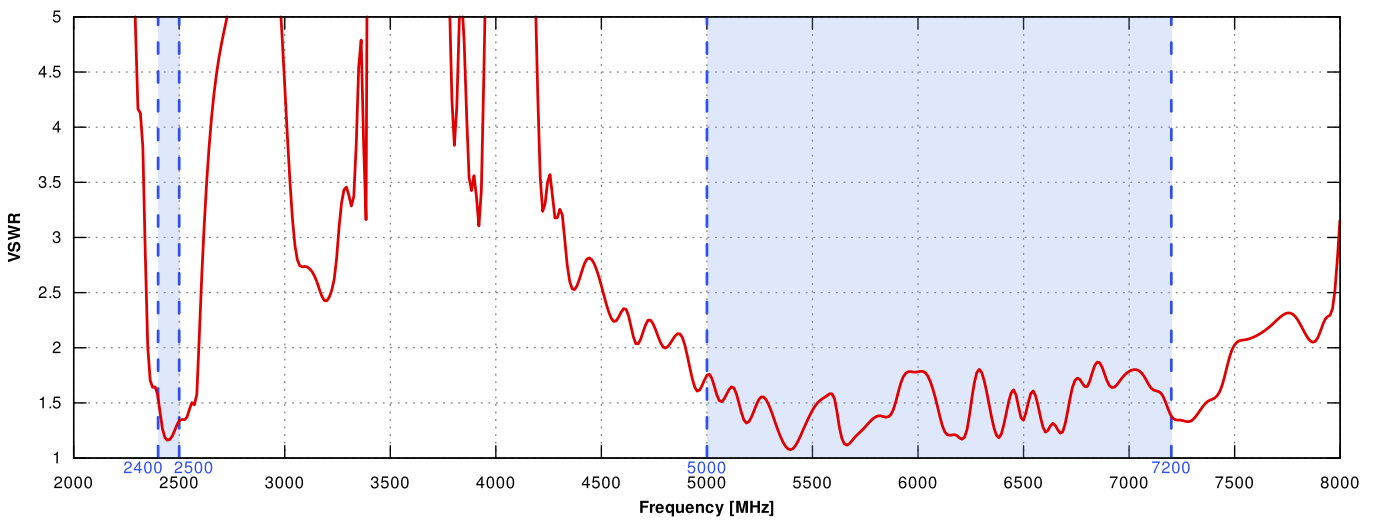

MOUNTING KIT

DIMENSIONS	9.9 x 10.5 x 14.8 cm 3.9 x 4.13 x 5.83 inch
REGULATION RANGE	+/- 30°
MAST DIAMETER RANGE	25 - 60mm 0.98-2.36 inch
MATERIAL	Polyamide with fiberglass + galvanized steel U-Bolts
WEIGHT	0.87kg
MOUNTING PLACE	Wall or mast or ceiling

PLOTS

LTE VSWR

WI-FI VSWR

LTE Gain

WI-FI Gain

LTE From 700MHz to 900MHz

LTE From 1.71GHz to 2.17GHz

LTE From 2.3GHz to 2.7GHz