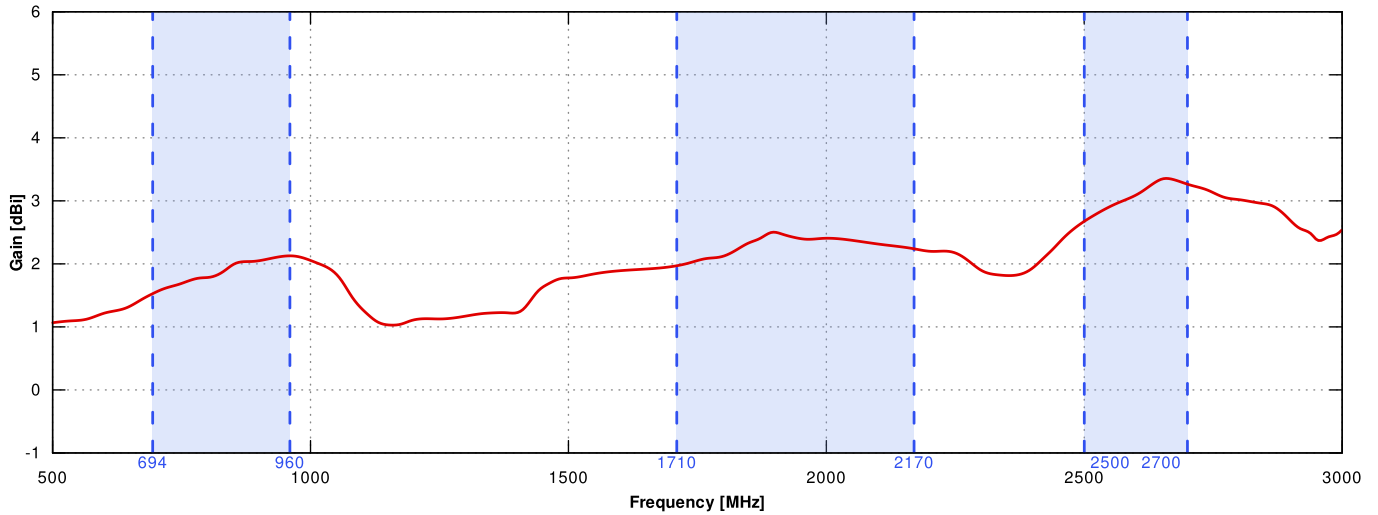

PLOTS

LTE VSWR

WI-FI VSWR

LTE Gain

WI-FI Gain

LTE From 700MHz to 900MHz

LTE From 1.71GHz to 2.17GHz

LTE From 2.3GHz to 2.7GHz

WI-FI From 2.4GHz to 6.5GHz

DIMENSIONS