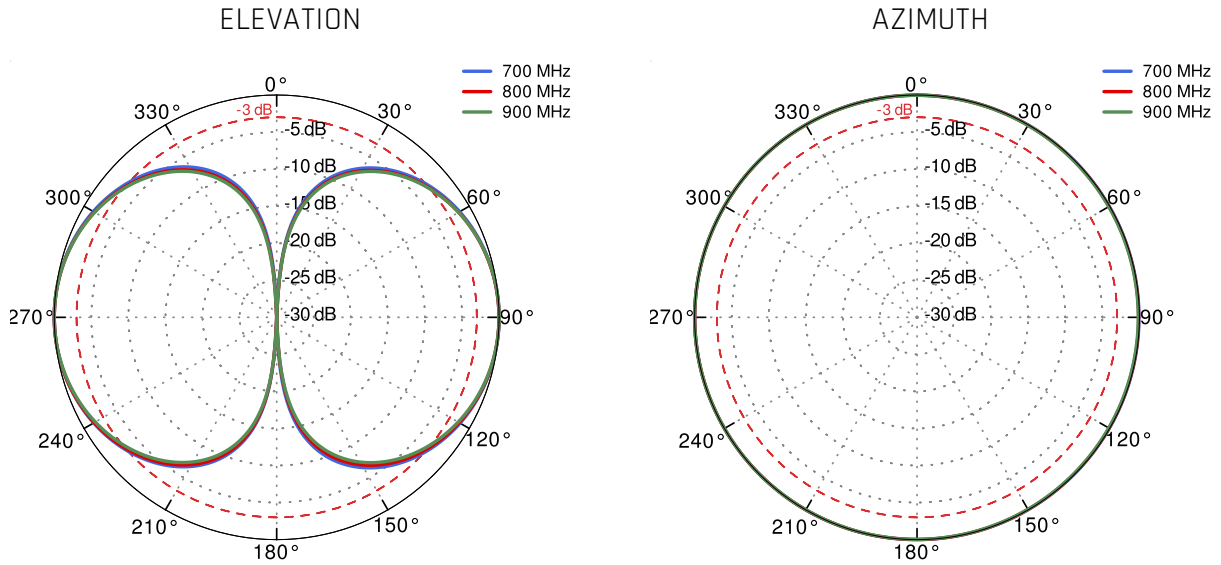

WI-FI SPECIFICATION

FREQUENCY	2.4 - 2.5 GHz 5.0 - 7.2 GHz
GAIN	2.4 - 2.5 GHz: 6dBi 5 GHz: 7.5dBi 7 GHz: 7.5dBi
VSWR	< 1.50, max < 2.00
BEAMWIDTH	360°/25°
POLARIZATION	Vertical
IMPEDANCE	50 Ω

MECHANICAL SPECIFICATION

MOUNTING KIT

DIMENSIONS	9.9 x 10.5 x 14.8 cm 3.9 x 4.13 x 5.83 inch
REGULATION RANGE	+/- 30°
MAST DIAMETER RANGE	25 - 60mm 0.98-2.36 inch
MATERIAL	Polyamide with fiberglass + galvanized steel U-Bolts
WEIGHT	0.87kg
MOUNTING PLACE	Wall or mast or ceiling

PLOTS

LTE VSWR

WI-FI VSWR

LTE Gain

WI-FI Gain

LTE From 700MHz to 900MHz

LTE From 1.71GHz to 2.17GHz

LTE From 2.3GHz to 2.7GHz

WI-FI From 2.4GHz to 6.5GHz

DIMENSIONS