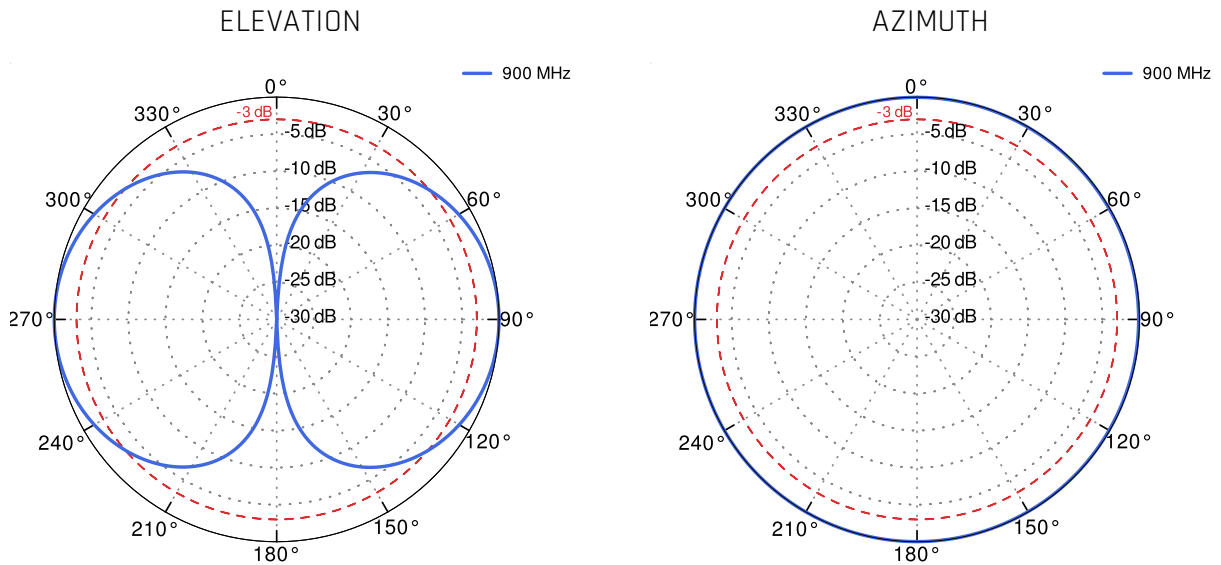

☎ LTE ANTENNA SPECIFICATION

FREQUENCY	694 - 960 MHz 1.7 - 2.2 GHz 2.5 - 2.7 GHz
GAIN	694 - 960 MHz : 2 dBi 1.7 - 2.2 GHz : 2 dBi 2.5 - 2.7 GHz : 3 dBi
SUPPORTED LTE/5G BANDS	1, 2, 3, 4, 5, 7, 8, 9, 10, 12, 13, 14, 17, 18, 19, 20, 25, 26, 27, 28, 29, 33, 34, 35, 36, 37, 38, 39, 44, 65, 66, 67, 68, 69, 85, 103, n80, n81, n82, n83, n84, n86, n89, n95, n98, n100, n101, n255
VSWR	<1.50, max <2.50
BEAMWIDTH	360°/25° ±5°
POLARIZATION	Vertical
IMPEDANCE	50 Ω

☎ LORA ANTENNA SPECIFICATION

FREQUENCY	840-940 MHz (EU868, IN865, RU864, US915, AU915, AS923, KR920)
GAIN	3 dBi
VSWR	<1.20, max <2.00
BEAMWIDTH	360°/70° ±10°
POLARIZATION	Vertical
IMPEDANCE	50 Ω
FRONT TO BACK	>17 dB

LTE / 4G

2400
MHz

7

38

69

2700
MHz

PLOTS

LTE VSWR

LORA VSWR

LTE Gain

LORA Gain

LTE From 700MHz to 900MHz

LTE From 1.71GHz to 2.17GHz

LTE From 2.5GHz to 2.7GHz

LORA 900MHZ

DIMENSIONS