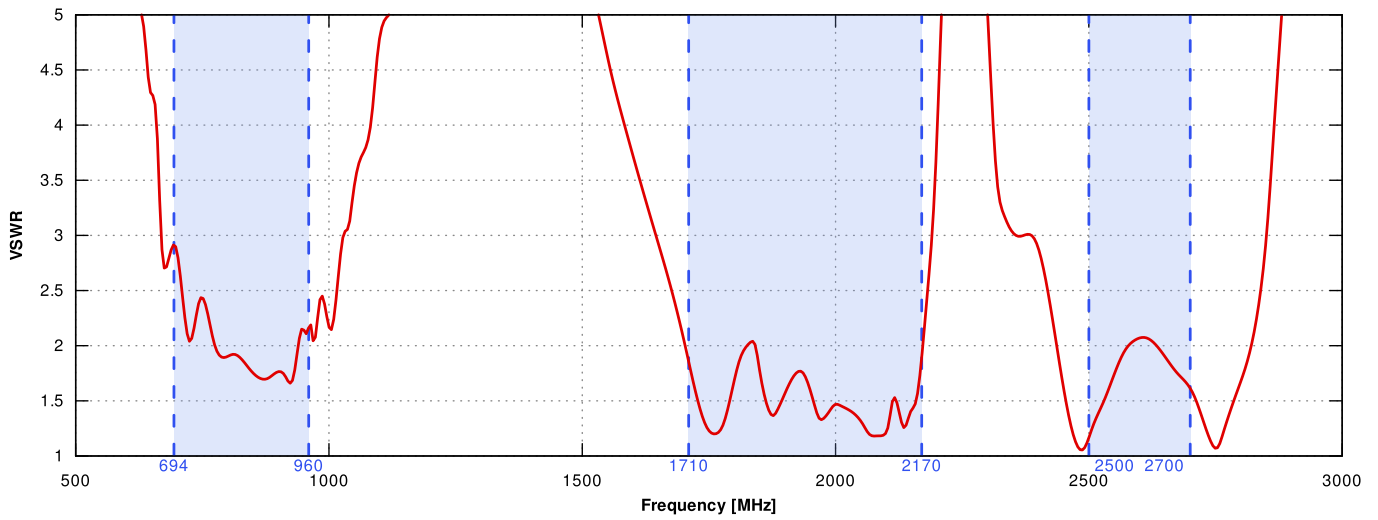

FREQUENCY BANDS

LTE / 4G GSM	5	8	12	13	14	17	18	617 MHz	960 MHz
	19	20	26	27	28	29	44		
	67	68	85	103	n81	n82	n83		
	n89	n100							
LTE / 4G UMTS	1	2	3	4	9	10	25	1710 MHz	2170 MHz
	33	34	35	36	37	39	n80		
	n84	n86	n95	n98	n101				

LTE / 4G

2400
MHz

7

38

69

2700
MHz

PLOTS

LTE VSWR

LORA VSWR

LTE Gain

LORA Gain

LTE From 700MHz to 900MHz

LTE From 1.71GHz to 2.17GHz

LTE From 2.5GHz to 2.7GHz

LORA 900MHZ

DIMENSIONS