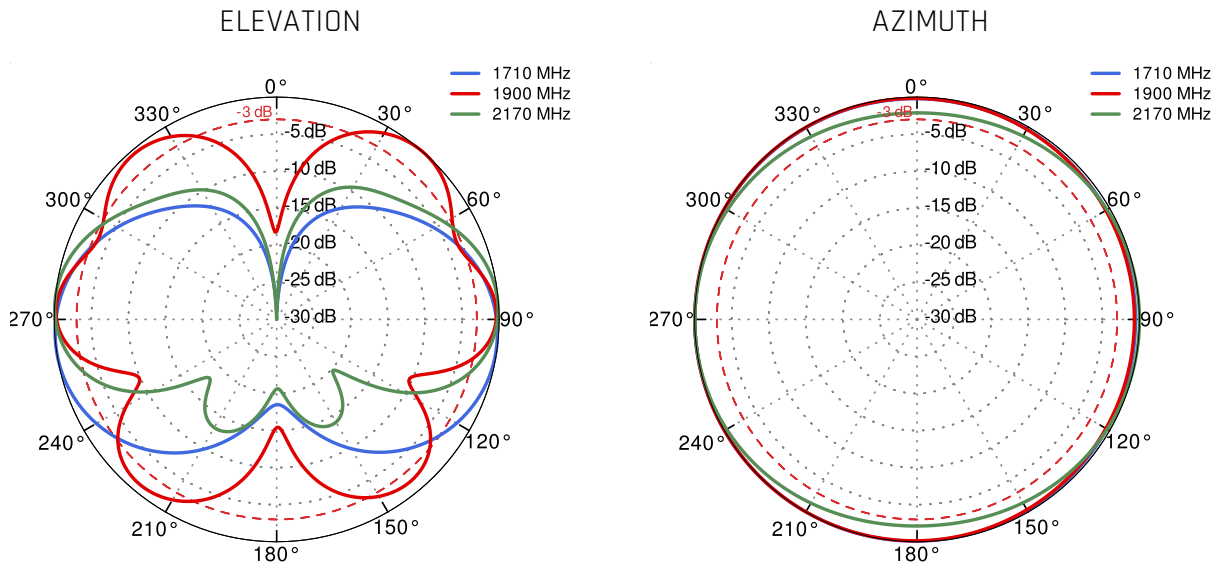

☎ LTE ANTENNA SPECIFICATION

FREQUENCY	694 - 960 MHz 1.7 - 2.2 GHz 2.5 - 2.7 GHz
GAIN	694 - 960 MHz : 2 dBi 1.7 - 2.2 GHz : 2 dBi 2.5 - 2.7 GHz : 3 dBi
SUPPORTED LTE/5G BANDS	1, 2, 3, 4, 5, 7, 8, 9, 10, 12, 13, 14, 17, 18, 19, 20, 25, 26, 27, 28, 29, 33, 34, 35, 36, 37, 38, 39, 44, 65, 66, 67, 68, 69, 85, 103, n80, n81, n82, n83, n84, n86, n89, n95, n98, n100, n101, n255
VSWR	<1.50, max <2.50
BEAMWIDTH	360°/25° ±5°
POLARIZATION	Vertical
IMPEDANCE	50 Ω

FREQUENCY BANDS

LTE / 4G GSM	5	8	12	13	14	17	18	617 MHz	960 MHz
	19	20	26	27	28	29	44		
	67	68	85	103	n81	n82	n83		
	n89	n100							
LTE / 4G UMTS	1	2	3	4	9	10	25	1710 MHz	2170 MHz
	33	34	35	36	37	39	n80		
	n84	n86	n95	n98	n101				

LTE / 4G

2400
MHz

7

38

69

2700
MHz

PLOTS

LTE VSWR

LORA VSWR

LTE Gain

LORA Gain

LTE From 700MHz to 900MHz

LTE From 1.71GHz to 2.17GHz

LTE From 2.5GHz to 2.7GHz

LORA 900MHZ

DIMENSIONS