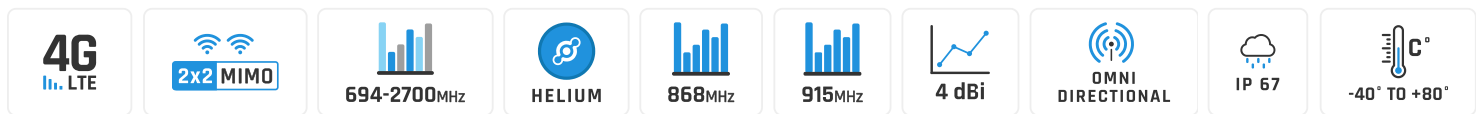

QuMax Omni for Robustel LG5100

LoRa

INTEGRATED MULTI-BAND LTE OMNI ANTENNA + LORA ANTENNA + PLACE TO INSTALL ROBUSTEL LG5100 (ALL-IN-ONE)

QuMax Omni all-in-one antenna for Robustel LG5100 gateway is a perfect outdoor device for mobile and fixed installations like industrial, public, CCTV, hotspots, yachts, boats, campers, RV etc. It has embedded omni LTE and LoRa antenna. If you use LG5100 with QuMax Omni antenna, you get an integrated complete solution with embedded gateway and multi band antennas in one enclosure.

☎ LTE ANTENNA SPECIFICATION

FREQUENCY	694 - 960 MHz 1.7 - 2.2 GHz 2.5 - 2.7 GHz
GAIN	694 - 960 MHz : 2 dBi 1.7 - 2.2 GHz : 2 dBi 2.5 - 2.7 GHz : 3 dBi
SUPPORTED LTE/5G BANDS	1, 2, 3, 4, 5, 7, 8, 9, 10, 12, 13, 14, 17, 18, 19, 20, 25, 26, 27, 28, 29, 33, 34, 35, 36, 37, 38, 39, 44, 65, 66, 67, 68, 69, 85, 103, n80, n81, n82, n83, n84, n86, n89, n95, n98, n100, n101, n255
VSWR	<1.50, max <2.50
BEAMWIDTH	360°/25° ±5°
POLARIZATION	Vertical
IMPEDANCE	50 Ω

MECHANICAL SPECIFICATION

MATERIALS	BS, aluminum, PTFE, Fiberglass
INGRESS PROTECTION	IP67
CONNECTOR TYPE	RJ45
DIMENSIONS	272 x 276 x 96 mm 10.71 x 10.87 x 3.78 inch
WEIGHT	1.8 kg 3.97 lbs
OPERATING TEMPERATURE	From -40°C to 75°C From -40°F to 167°F
MAST DIAMETER	25-60mm 0.98-2.36 inch

LORA VSWR

LTE Gain

LORA Gain

LTE From 700MHz to 900MHz

LTE From 1.71GHz to 2.17GHz

LTE From 2.5GHz to 2.7GHz

LORA 900MHZ

DIMENSIONS