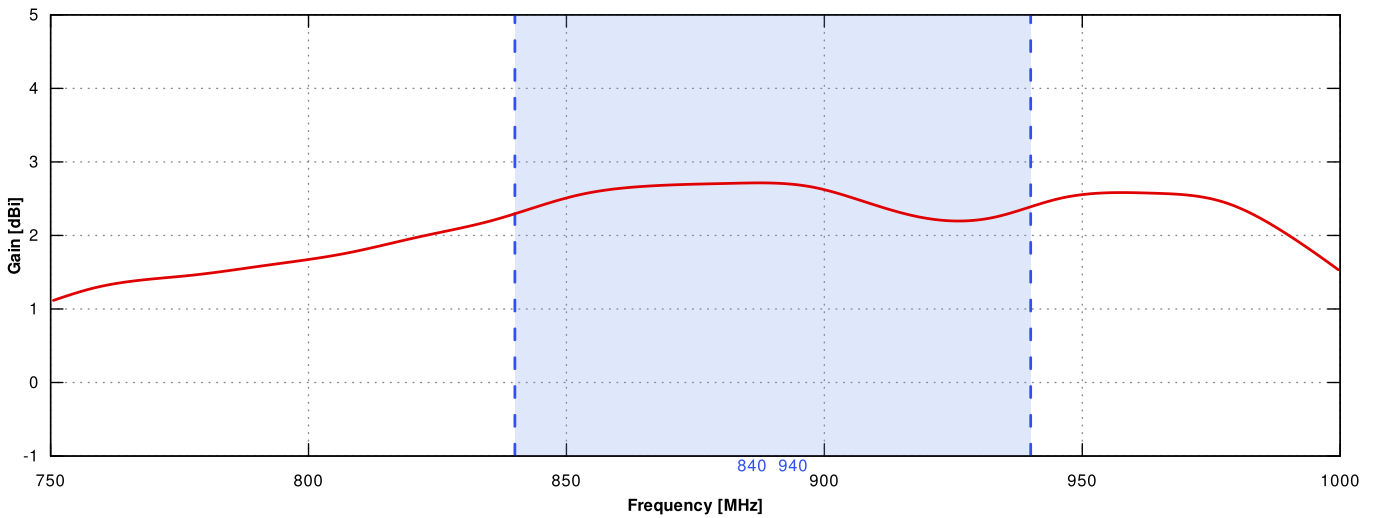

FREQUENCY BANDS

LTE / 4G GSM	5	8	12	13	14	17	18	617 MHz	960 MHz
	19	20	26	27	28	29	44		
	67	68	85	103	n81	n82	n83		
	n89	n100							
LTE / 4G UMTS	1	2	3	4	9	10	25	1710 MHz	2170 MHz
	33	34	35	36	37	39	n80		
	n84	n86	n95	n98	n101				

LTE / 4G

2400
MHz

7

38

69

2700
MHz

PLOTS

LTE VSWR

LORA VSWR

LTE Gain

LORA Gain

LTE From 700MHz to 900MHz

LTE From 1.71GHz to 2.17GHz

LTE From 2.5GHz to 2.7GHz

LORA 900MHZ

DIMENSIONS