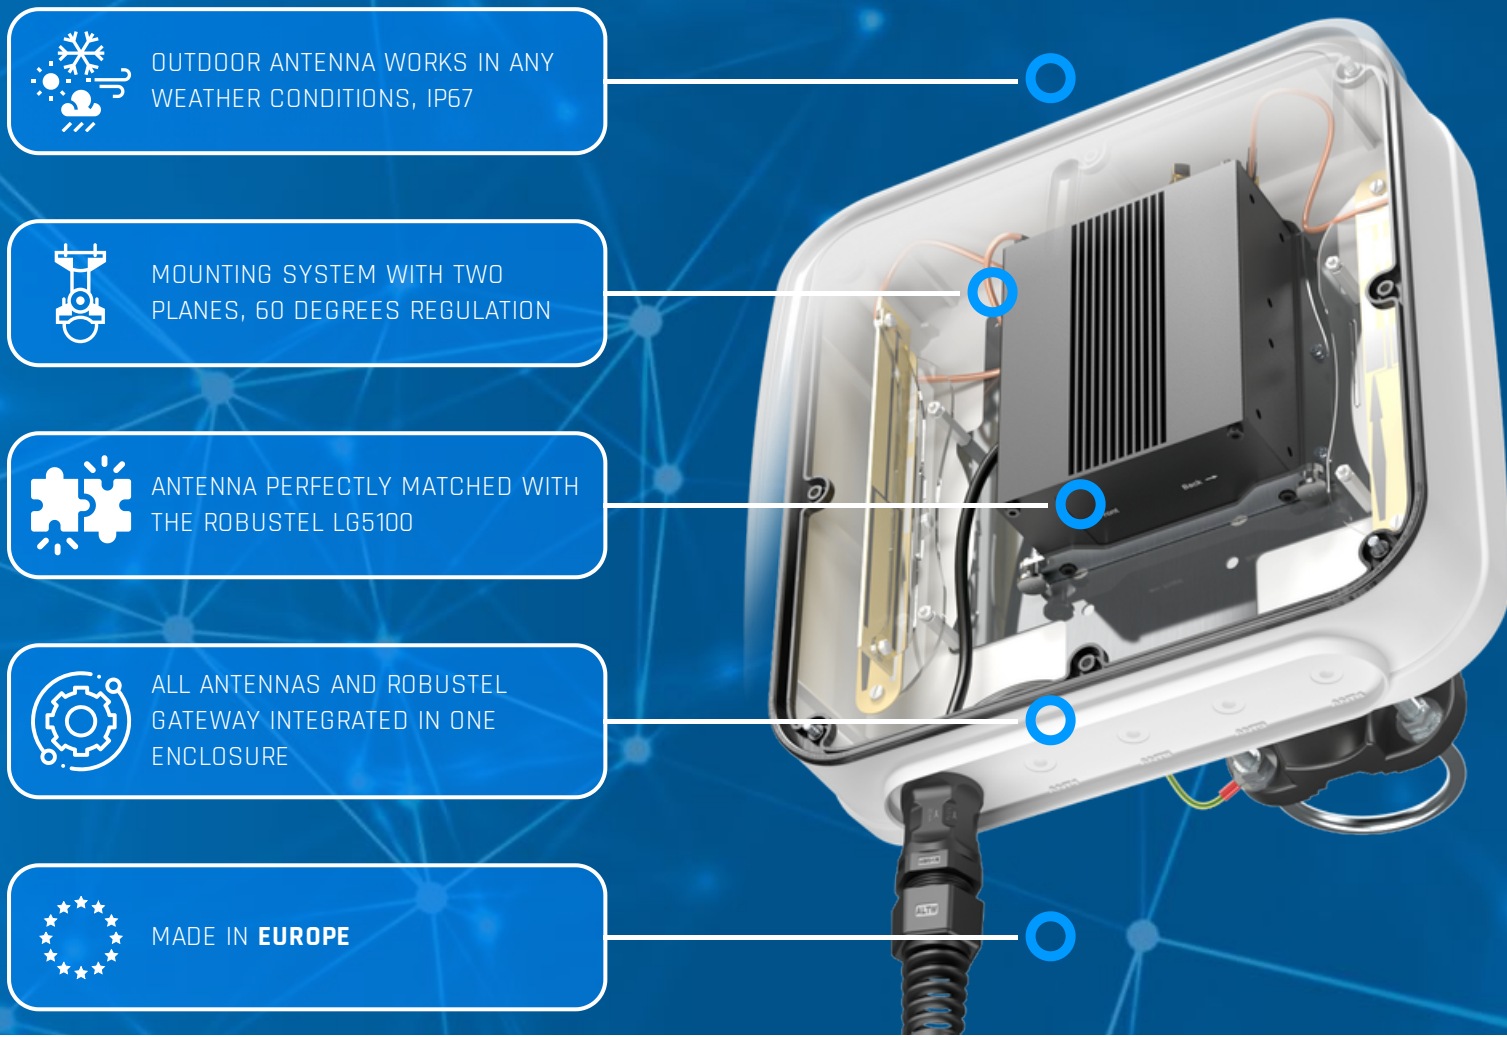

QuMax Omni for Robustel LG5100

LoRa

INTEGRATED MULTI-BAND LTE OMNI ANTENNA + LORA ANTENNA + PLACE TO INSTALL ROBUSTEL LG5100 (ALL-IN-ONE)

QuMax Omni all-in-one antenna for Robustel LG5100 gateway is a perfect outdoor device for mobile and fixed installations like industrial, public, CCTV, hotspots, yachts, boats, campers, RV etc. It has embedded omni LTE and LoRa antenna. If you use LG5100 with QuMax Omni antenna, you get an integrated complete solution with embedded gateway and multi band antennas in one enclosure.

☎ LTE ANTENNA SPECIFICATION

FREQUENCY	694 - 960 MHz 1.7 - 2.2 GHz 2.5 - 2.7 GHz
GAIN	694 - 960 MHz : 2 dBi 1.7 - 2.2 GHz : 2 dBi 2.5 - 2.7 GHz : 3 dBi
SUPPORTED LTE/5G BANDS	1, 2, 3, 4, 5, 7, 8, 9, 10, 12, 13, 14, 17, 18, 19, 20, 25, 26, 27, 28, 29, 33, 34, 35, 36, 37, 38, 39, 44, 65, 66, 67, 68, 69, 85, 103, n80, n81, n82, n83, n84, n86, n89, n95, n98, n100, n101, n255
VSWR	<1.50, max <2.50
BEAMWIDTH	360°/25° ±5°
POLARIZATION	Vertical
IMPEDANCE	50 Ω

MECHANICAL SPECIFICATION

MATERIALS	BS, aluminum, PTFE, Fiberglass
INGRESS PROTECTION	IP67
CONNECTOR TYPE	RJ45
DIMENSIONS	272 x 276 x 96 mm 10.71 x 10.87 x 3.78 inch
WEIGHT	1.8 kg 3.97 lbs
OPERATING TEMPERATURE	From -40°C to 75°C From -40°F to 167°F
MAST DIAMETER	25-60mm 0.98-2.36 inch