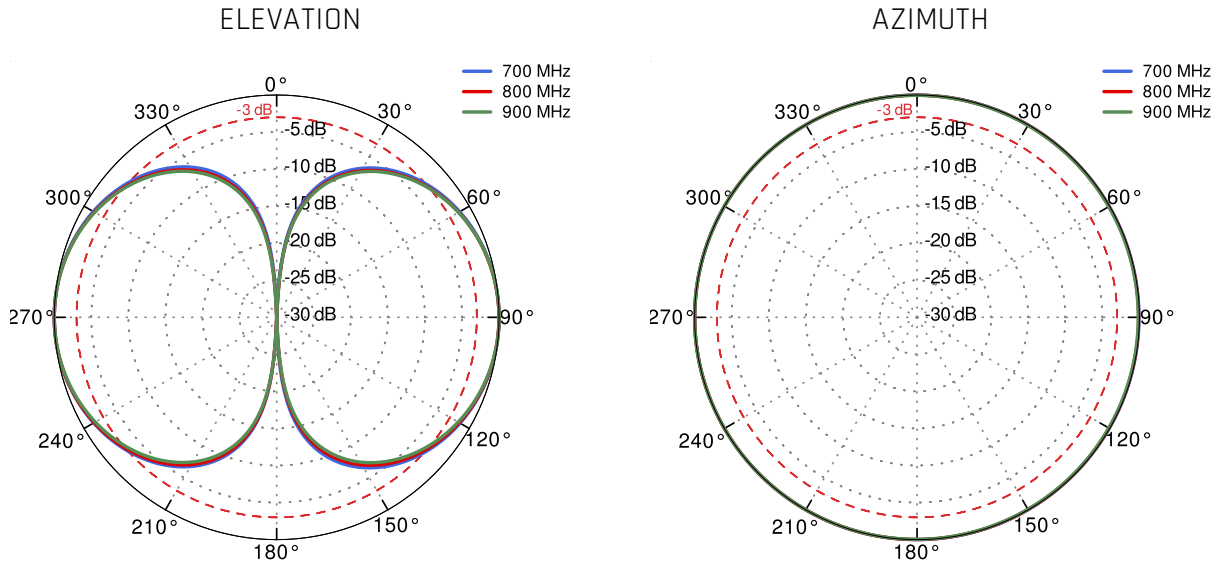

☎ LTE ANTENNA SPECIFICATION

FREQUENCY	694 - 960 MHz 1.7 - 2.2 GHz 2.5 - 2.7 GHz
GAIN	694 - 960 MHz : 2 dBi 1.7 - 2.2 GHz : 2 dBi 2.5 - 2.7 GHz : 3 dBi
SUPPORTED LTE/5G BANDS	1, 2, 3, 4, 5, 7, 8, 9, 10, 12, 13, 14, 17, 18, 19, 20, 25, 26, 27, 28, 29, 33, 34, 35, 36, 37, 38, 39, 44, 65, 66, 67, 68, 69, 85, 103, n80, n81, n82, n83, n84, n86, n89, n95, n98, n100, n101, n255
VSWR	<1.50, max <2.50
BEAMWIDTH	360°/25° ±5°
POLARIZATION	Vertical
IMPEDANCE	50 Ω

FREQUENCY BANDS

LTE / 4G GSM	5	8	12	13	14	17	18	617 MHz	960 MHz
	19	20	26	27	28	29	44		
	67	68	85	103	n81	n82	n83		
	n89	n100							
LTE / 4G UMTS	1	2	3	4	9	10	25	1710 MHz	2170 MHz
	33	34	35	36	37	39	n80		
	n84	n86	n95	n98	n101				

LTE / 4G

2400
MHz

7

38

69

2700
MHz

PLOTS

LTE VSWR

LORA VSWR

LTE Gain

LORA Gain

LTE From 700MHz to 900MHz

LTE From 1.71GHz to 2.17GHz

LTE From 2.5GHz to 2.7GHz

LORA 900MHZ

DIMENSIONS