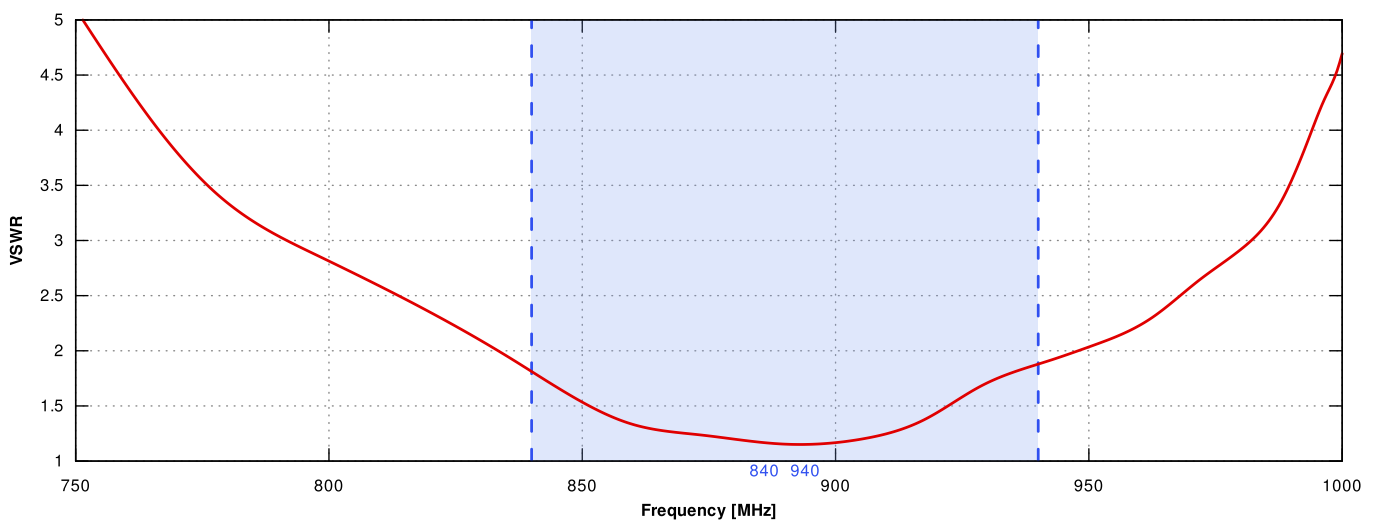

LTE / 4G

2400
MHz

7

38

69

2700
MHz

PLOTS

LTE VSWR

LORA VSWR

LTE Gain

LORA Gain

LTE From 700MHz to 900MHz

LTE From 1.71GHz to 2.17GHz

LTE From 2.5GHz to 2.7GHz

LORA 900MHZ

DIMENSIONS