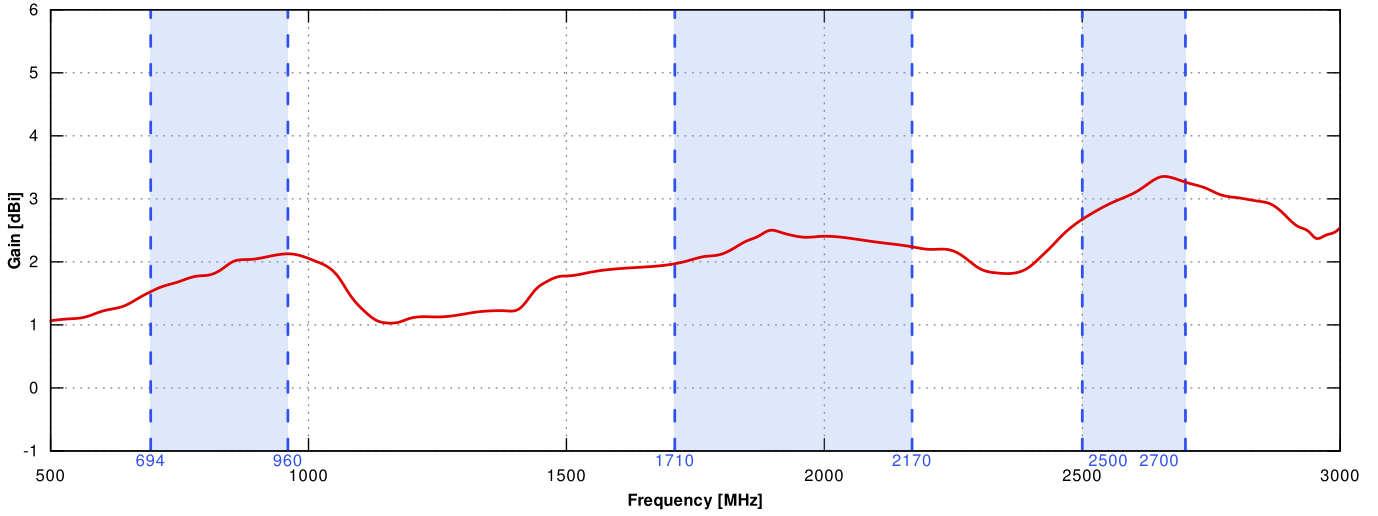

FREQUENCY BANDS

LTE / 4G GSM	5	8	12	13	14	17	18	617 MHz	960 MHz
	19	20	26	27	28	29	44		
	67	68	85	103	n81	n82	n83		
	n89	n100							
LTE / 4G UMTS	1	2	3	4	9	10	25	1710 MHz	2170 MHz
	33	34	35	36	37	39	n80		
	n84	n86	n95	n98	n101				

LTE / 4G

2400
MHz

7

38

69

2700
MHz

PLOTS

LTE VSWR

LORA VSWR

LTE Gain

LORA Gain

LTE From 700MHz to 900MHz

LTE From 1.71GHz to 2.17GHz

LTE From 2.5GHz to 2.7GHz

LORA 900MHZ

DIMENSIONS