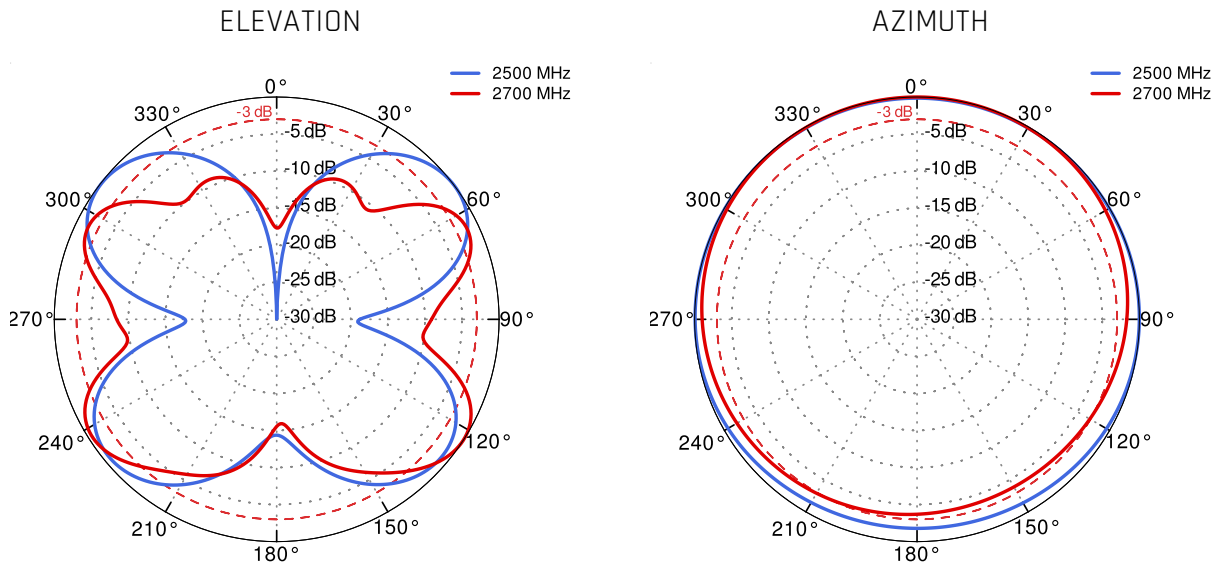

☎ LTE ANTENNA SPECIFICATION

FREQUENCY	694 - 960 MHz 1.7 - 2.2 GHz 2.5 - 2.7 GHz
GAIN	694 - 960 MHz : 2 dBi 1.7 - 2.2 GHz : 2 dBi 2.5 - 2.7 GHz : 3 dBi
SUPPORTED LTE/5G BANDS	1, 2, 3, 4, 5, 7, 8, 9, 10, 12, 13, 14, 17, 18, 19, 20, 25, 26, 27, 28, 29, 33, 34, 35, 36, 37, 38, 39, 44, 65, 66, 67, 68, 69, 85, 103, n80, n81, n82, n83, n84, n86, n89, n95, n98, n100, n101, n255
VSWR	<1.50, max <2.50
BEAMWIDTH	360°/25° ±5°
POLARIZATION	Vertical
IMPEDANCE	50 Ω

☎ LORA ANTENNA SPECIFICATION

FREQUENCY	840-940 MHz (EU868, IN865, RU864, US915, AU915, AS923, KR920)
GAIN	3 dBi
VSWR	<1.20, max <2.00
BEAMWIDTH	360°/70° ±10°
POLARIZATION	Vertical
IMPEDANCE	50 Ω
FRONT TO BACK	>17 dB

LTE / 4G

2400
MHz

7

38

69

2700
MHz

PLOTS

LTE VSWR

LORA VSWR

LTE Gain

LORA Gain

LTE From 700MHz to 900MHz

LTE From 1.71GHz to 2.17GHz

LTE From 2.5GHz to 2.7GHz

LORA 900MHZ

DIMENSIONS