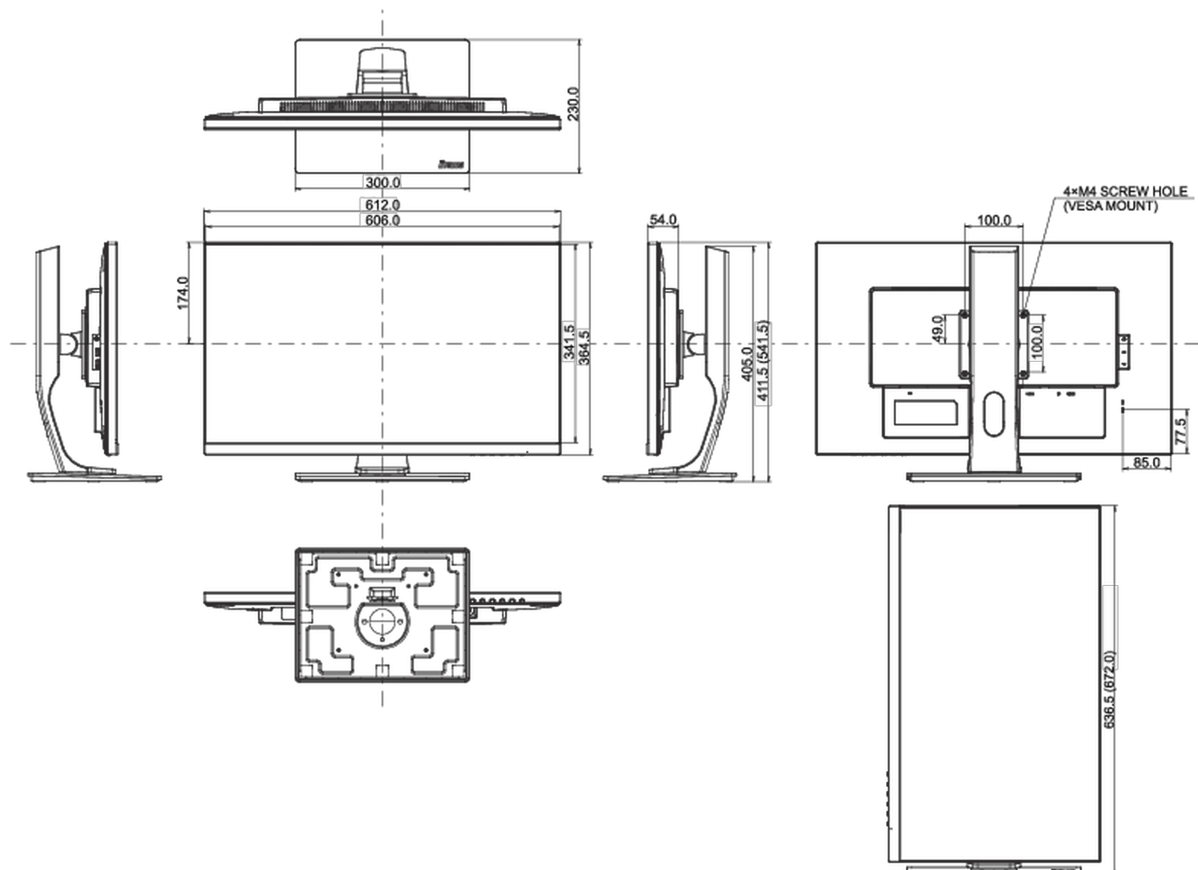

01 DISPLAY CHARACTERISTICS

Design	3-side borderless
Diagonal	27", 68.6cm
Panel	IPS LED, matte finish
Native resolution	1920 x 1080 @75Hz (2.1 megapixel Full HD)
Aspect ratio	16:9
Panel brightness	250 cd/m ²
Static contrast	1000:1
Advanced contrast	80M:1
Response time (GTG)	4ms
Viewing zone	horizontal/vertical: 178°/178°, right/left: 89°/89°, up/down: 89°/89°
Colour support	16.7mIn (sRGB: 99%; NTSC: 72%)
Horizontal Sync	30 - 85kHz
Viewable area W x H	597.8 x 336.3mm, 23.5 x 13.2"
Pixel pitch	0.311mm
Colour	matte, black

04 MECHANICAL

Display position adjustments	height, swivel, tilt, pivot (rotation both sides)
Height adjustment	130mm
Rotation (PIVOT function)	90°
Swivel stand	90°; 45° left; 45° right
Tilt angle	22° up; 5° down
VESA mounting	100 x 100mm
Operation temperature range	5°C - 35°C

05 ACCESSORIES INCLUDED

Cables	power, HDMI, USB-C
Other	quick start guide, safety guide

06 POWER MANAGEMENT

Power supply unit	internal
Power supply	AC 100 - 240V, 50/60Hz
Power usage	19W typical, 0.5W stand by, 0.5W off mode

08 DIMENSIONS / WEIGHT

Product dimensions W x H x D	612 x 411.5 (541.5) x 230mm
Box dimensions W x H x D	690 x 140 x 451mm
Weight (without box)	6.8kg
Weight (with box)	9.2kg
EAN code	4948570117918

All trademarks and registered trademarks acknowledged. E & O E. Specification subject to change without notice. All LCD's comply with ISO-9241-307:2008 in connection with pixel defects.