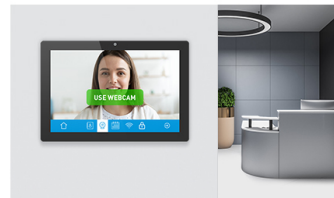

### 10.1" PCAP 10pt touch screen with Android and Power over Ethernet Technology

The ProLite TW1023ASC-B1P touch panel PC is a perfect choice for high-use environments such as retail, interactive POS, information desks or hospitality applications.

The Power over Ethernet technology (POE) allows to provide both data connection and power by a single cable, simplifying all installations. This monitor can operate in landscape, portrait or face-up orientation. Together with the built-in camera and speakers it offers limitless, interactive installation possibilities.

#### Built-in webcam & speakers

Making the screen a perfect solution for semi or fully automated reception solutions allowing businesses to track and manage visitor traffic at the front desk lobby without compromising on the safety and security of your staff, visitors and company assets.

## 01 DISPLAY CHARACTERISTICS

Design	Edge to edge glass
Diagonal	10.1", 25.5cm
Panel	IPS Panel Technology, LED
Native resolution	1280 x 800 (1 megapixel HD)
Aspect ratio	16:10
Panel brightness	450 cd/m <sup>2</sup>
Brightness	385 cd/m <sup>2</sup> with touch
Light transmittance	85%
Static contrast	1000:1 with touch
Response time (GTG)	25ms
Viewing zone	horizontal/vertical: 160°/160°, right/left: 80°/80°, up/down: 80°/80°
Colour support	16.7mIn 8bit
Viewable area W x H	216.6 x 135.4mm, 8.5 x 5.3"
Pixel pitch	0.1692mm
Bezel colour and finish	black, matte