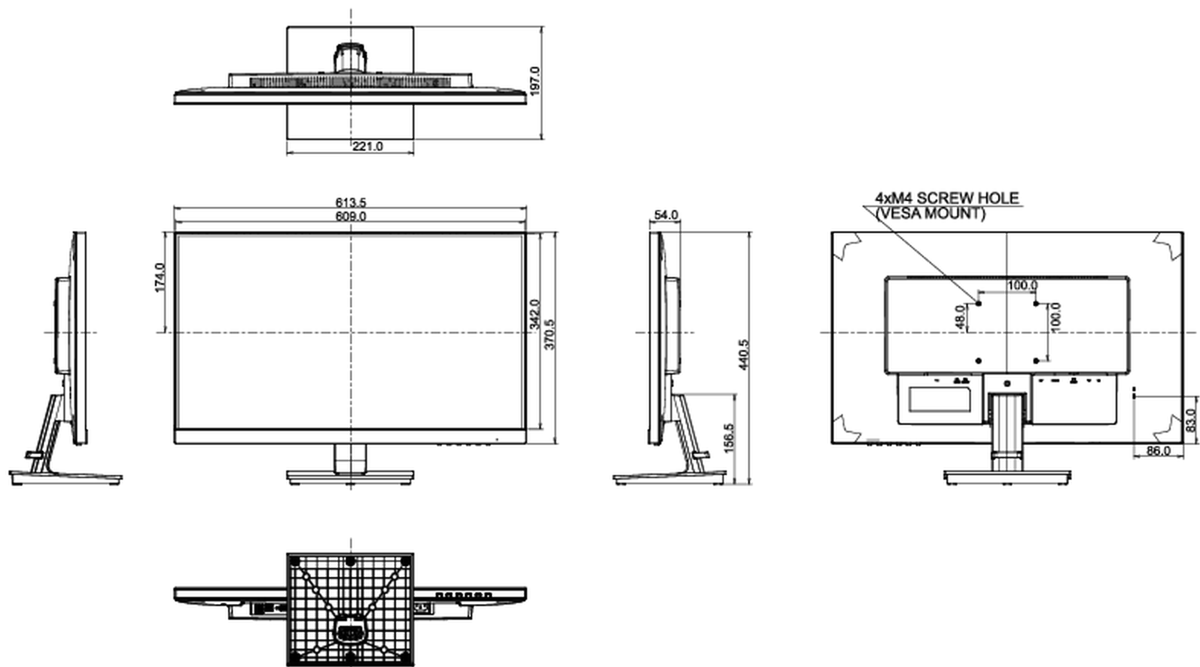

Other

quick start guide, safety guide

06 POWER MANAGEMENT

Power supply unit

internal

Power supply

AC 100 - 240V, 50/60Hz

Power usage

19.W typical, 0.3W stand by, 0.27W off mode

07 SUSTAINABILITY

Regulations

CE, TÜV-GS, EAC, RoHS support, ErP, ENERGY STAR®, WEEE, REACH

Energy efficiency class (Regulation (EU) 2017/1369)

E

REACH SVHC

above 0.1%: Lead

08 DIMENSIONS / WEIGHT

Product dimensions W x H x D

613.5 x 440.5 x 197mm

Box dimensions W x H x D

690 x 451 x 140mm

Weight (without box)

5.3kg

Weight (with box)

6.6kg

EAN code

4948570115716

All trademarks and registered trademarks acknowledged. E & O E. Specification subject to change without notice. All LCD's comply with ISO-9241-307:2008 in connection with pixel defects.