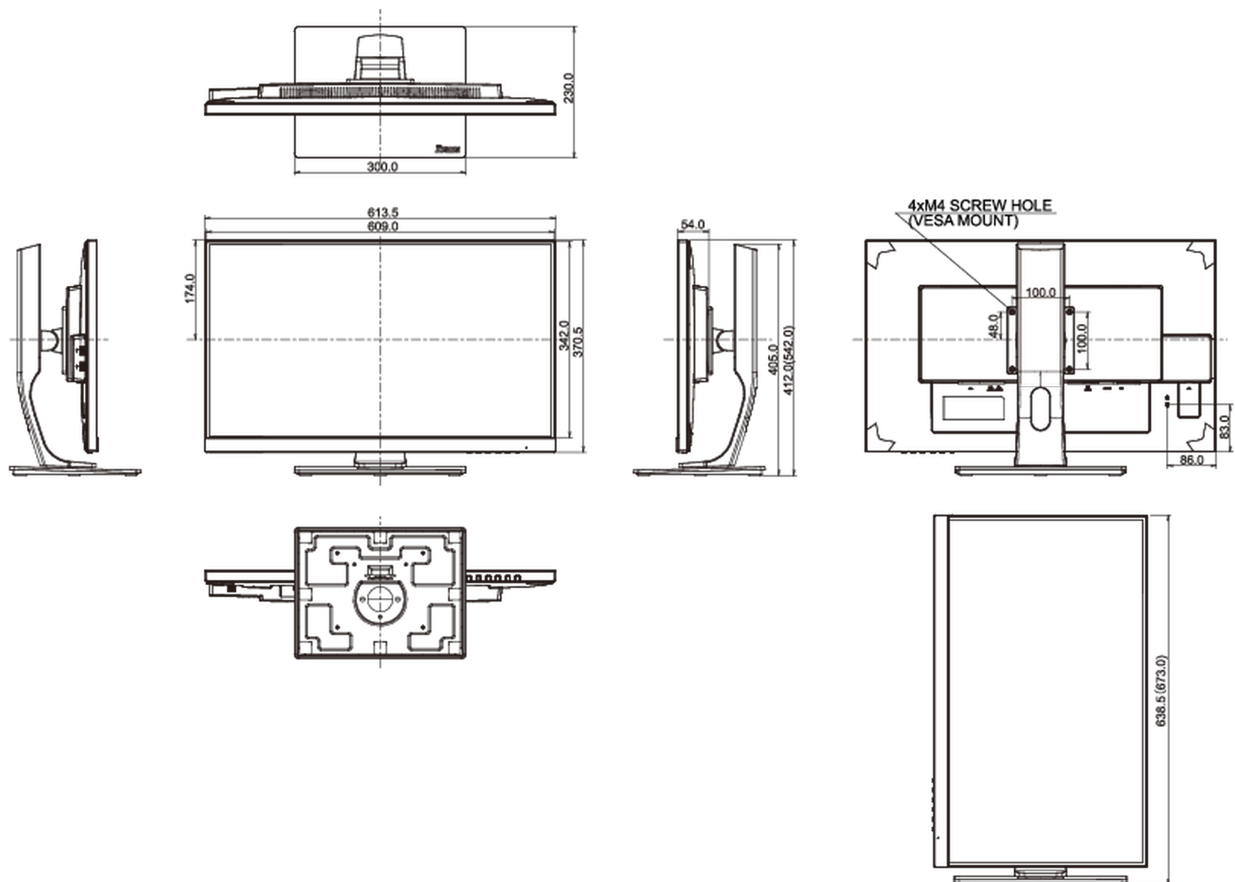

04 MECHANICAL

Display position adjustments	height, pivot (rotation), swivel, tilt
Height adjustment	130mm
Rotation (PIVOT function)	90°
Swivel stand	90°; 45° left; 45° right
Tilt angle	22° up; 5° down
VESA mounting	100 x 100mm

07 SUSTAINABILITY

Regulations	CE, TÜV-GS, EAC, RoHS support, ErP, WEEE, REACH
Energy efficiency class (Regulation (EU) 2017/1369)	G
REACH SVHC	above 0.1%: Lead

08 DIMENSIONS / WEIGHT

Product dimensions W x H x D	613.5 x 412 (542) x 230mm
Box dimensions W x H x D	745 x 455 x 207mm
Weight (without box)	6.6kg
EAN code	4948570115396