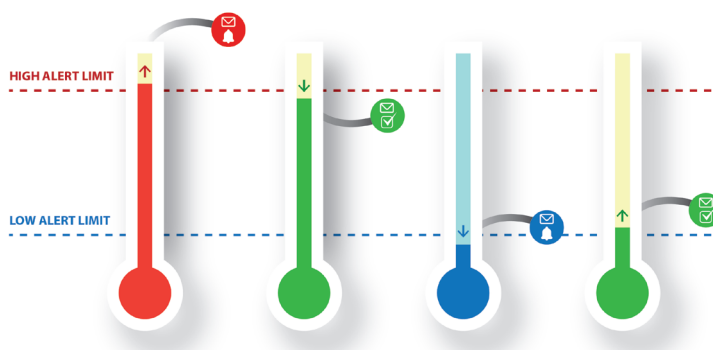

Wireless Alert TP

Wireless Alert TP is a battery-powered temperature sensor that sends a warning email if a user-set level is reached. Simply select your temperature limits and connect to any Wi-Fi network using the Wireless Alert mobile app.

- -40°C to 125°C temperature probe with 1.5m cable
- User-configurable high and low temperature limits
- Sends email alerts and scheduled status reports
- Flashing alert indicator
- Wi-Fi connected
- Simple to set up using the free mobile app
- Two years' battery life*
- No ongoing subscription fees
- Includes sticky pad for wall mounting

The Wireless Alert TP can be set up to monitor temperature limits in a variety of applications. High and low temperature limits are user-configurable between -40 and 125°C (-40 and 257°F). The device will trigger a notification email, sent to a user-selected address, if the temperature limits are breached and when the temperature returns to within those limits. In addition to this, the device can send a scheduled summary email detailing minimum, maximum and average temperature, as well as battery level, number of alerts, and total time spent in alert mode.

Specifications

	Minimum	Typical	Maximum	Unit
Probe Measurement Range	-40 (-40)		125 (257)	°C (°F)
Device Operating Temperature	-18 (-0)		+55 (131)	°C (°F)
Notification Thresholds	User configurable, within probe measurement range stated above			
Measurement Resolution		1 (1)		°C (°F)
Measurement Accuracy		+/-1 (-40 to +80°C) (+/-2 (-40 to +176°F))		°C (°F)
Response time	< 1 minute			
Environmental Conditions	Device: indoor use only (IP5X), Probe: waterproof (IP67)			
Probe Length		1.5		m
Product Dimensions (excluding probe)	69 x 32 x 22 (2.7 x 1.3 x 0.9)			mm (inches)
Battery Type	2 x 1.5V Alkaline LR03/UM4/AAA			
Battery Life		2*		Years
Wi-Fi	WPA 802.11bgn (2.4GHz)**			